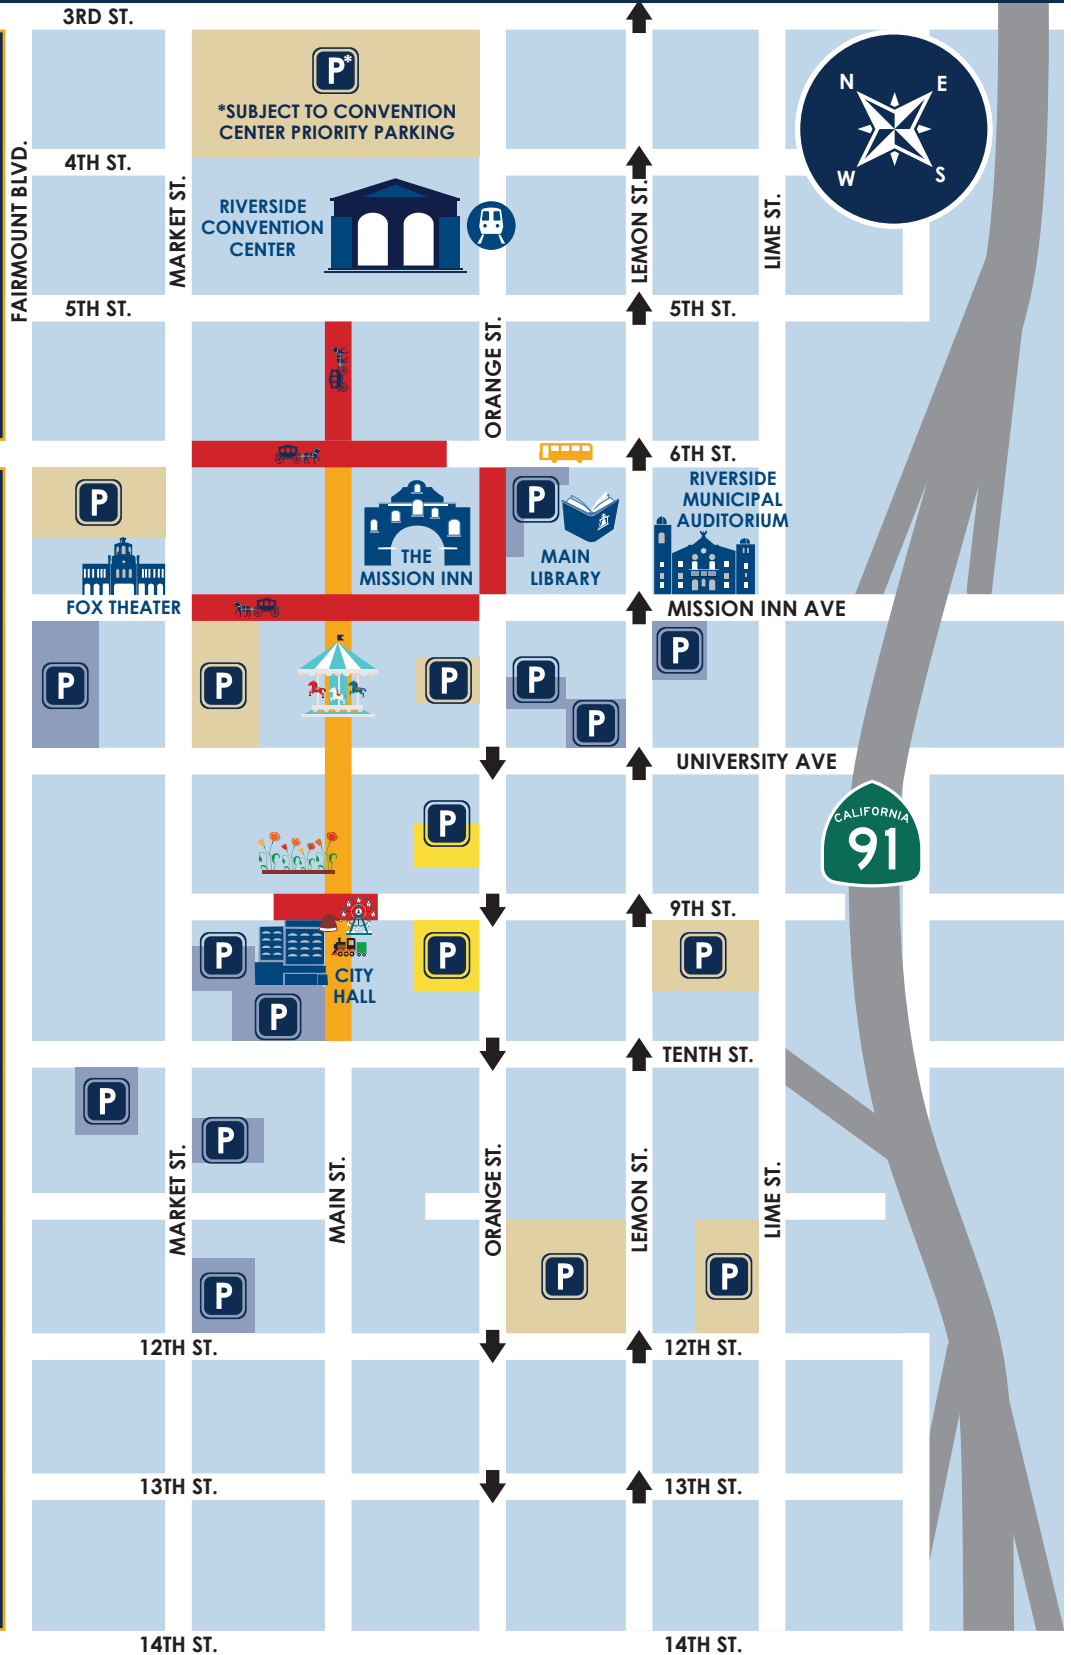

2017 Downtown Parking Guide - November 25, 2017 to January 6, 2018

Best Routes to Avoid Traffic

SR 60 East/West
Exit Market Street

SR 91 North/South
Exit 14th Street

FREE Public Parking Lot
Weekends &
After 5pm Weekdays

Public Parking
\$10 per vehicle at entry
Friday - Sunday

Advance Reserve Parking
RiversideFestivalofLights.com
to Reserve Today

Road Closure
3 PM - Midnight
Thursday - Sunday

Horse Carriages

One Way Street

**Group Bus
Loading Zone**

**Metrolink Shuttle
Loading Zone**

MetrolinkTrains.com/FOL

For more parking information, visit
RiversideCA.gov/Parking

**Parking is FREE at meters and
surface lots on weekends,
holidays and after 5PM weekdays**